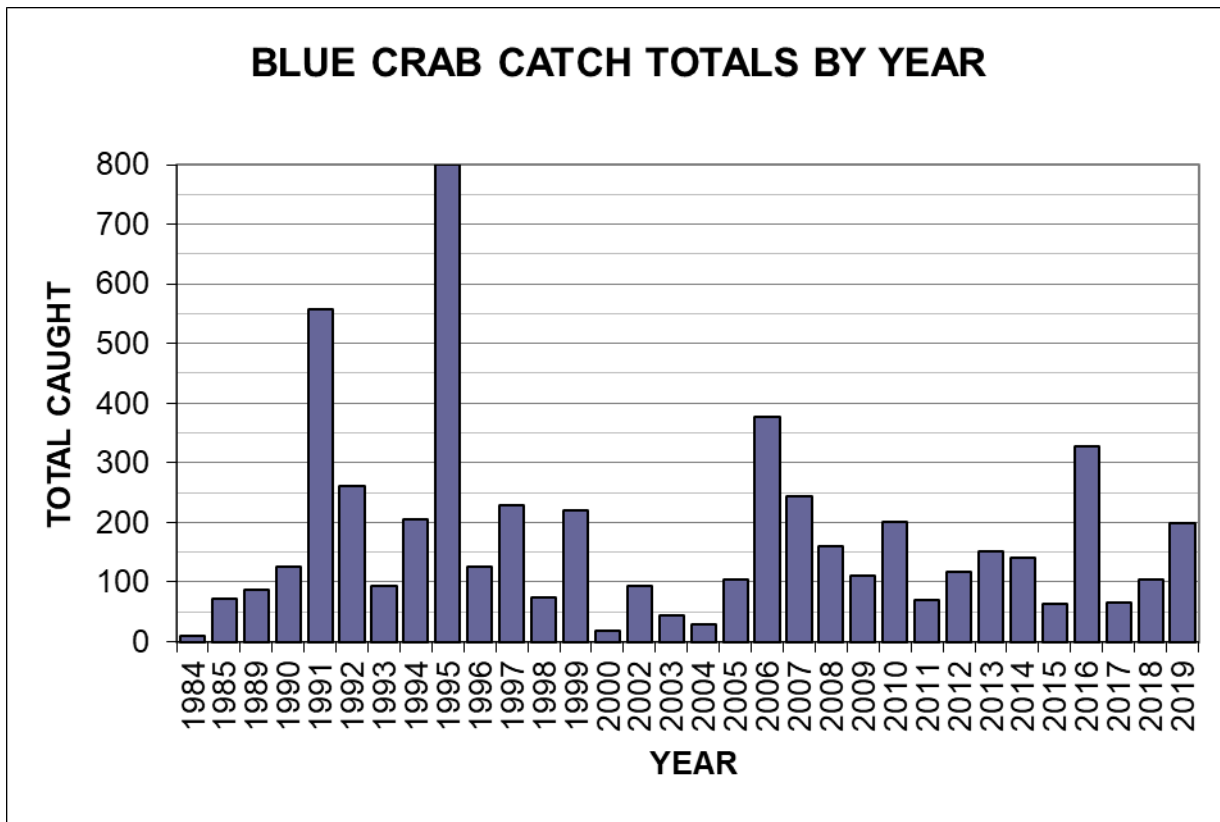

For more information about blue crabs, please check out this article:

Blue Claws: Crabbing in New Jersey

<http://www.njfishandwildlife.com/pdf/2001/digmar2.pdf>